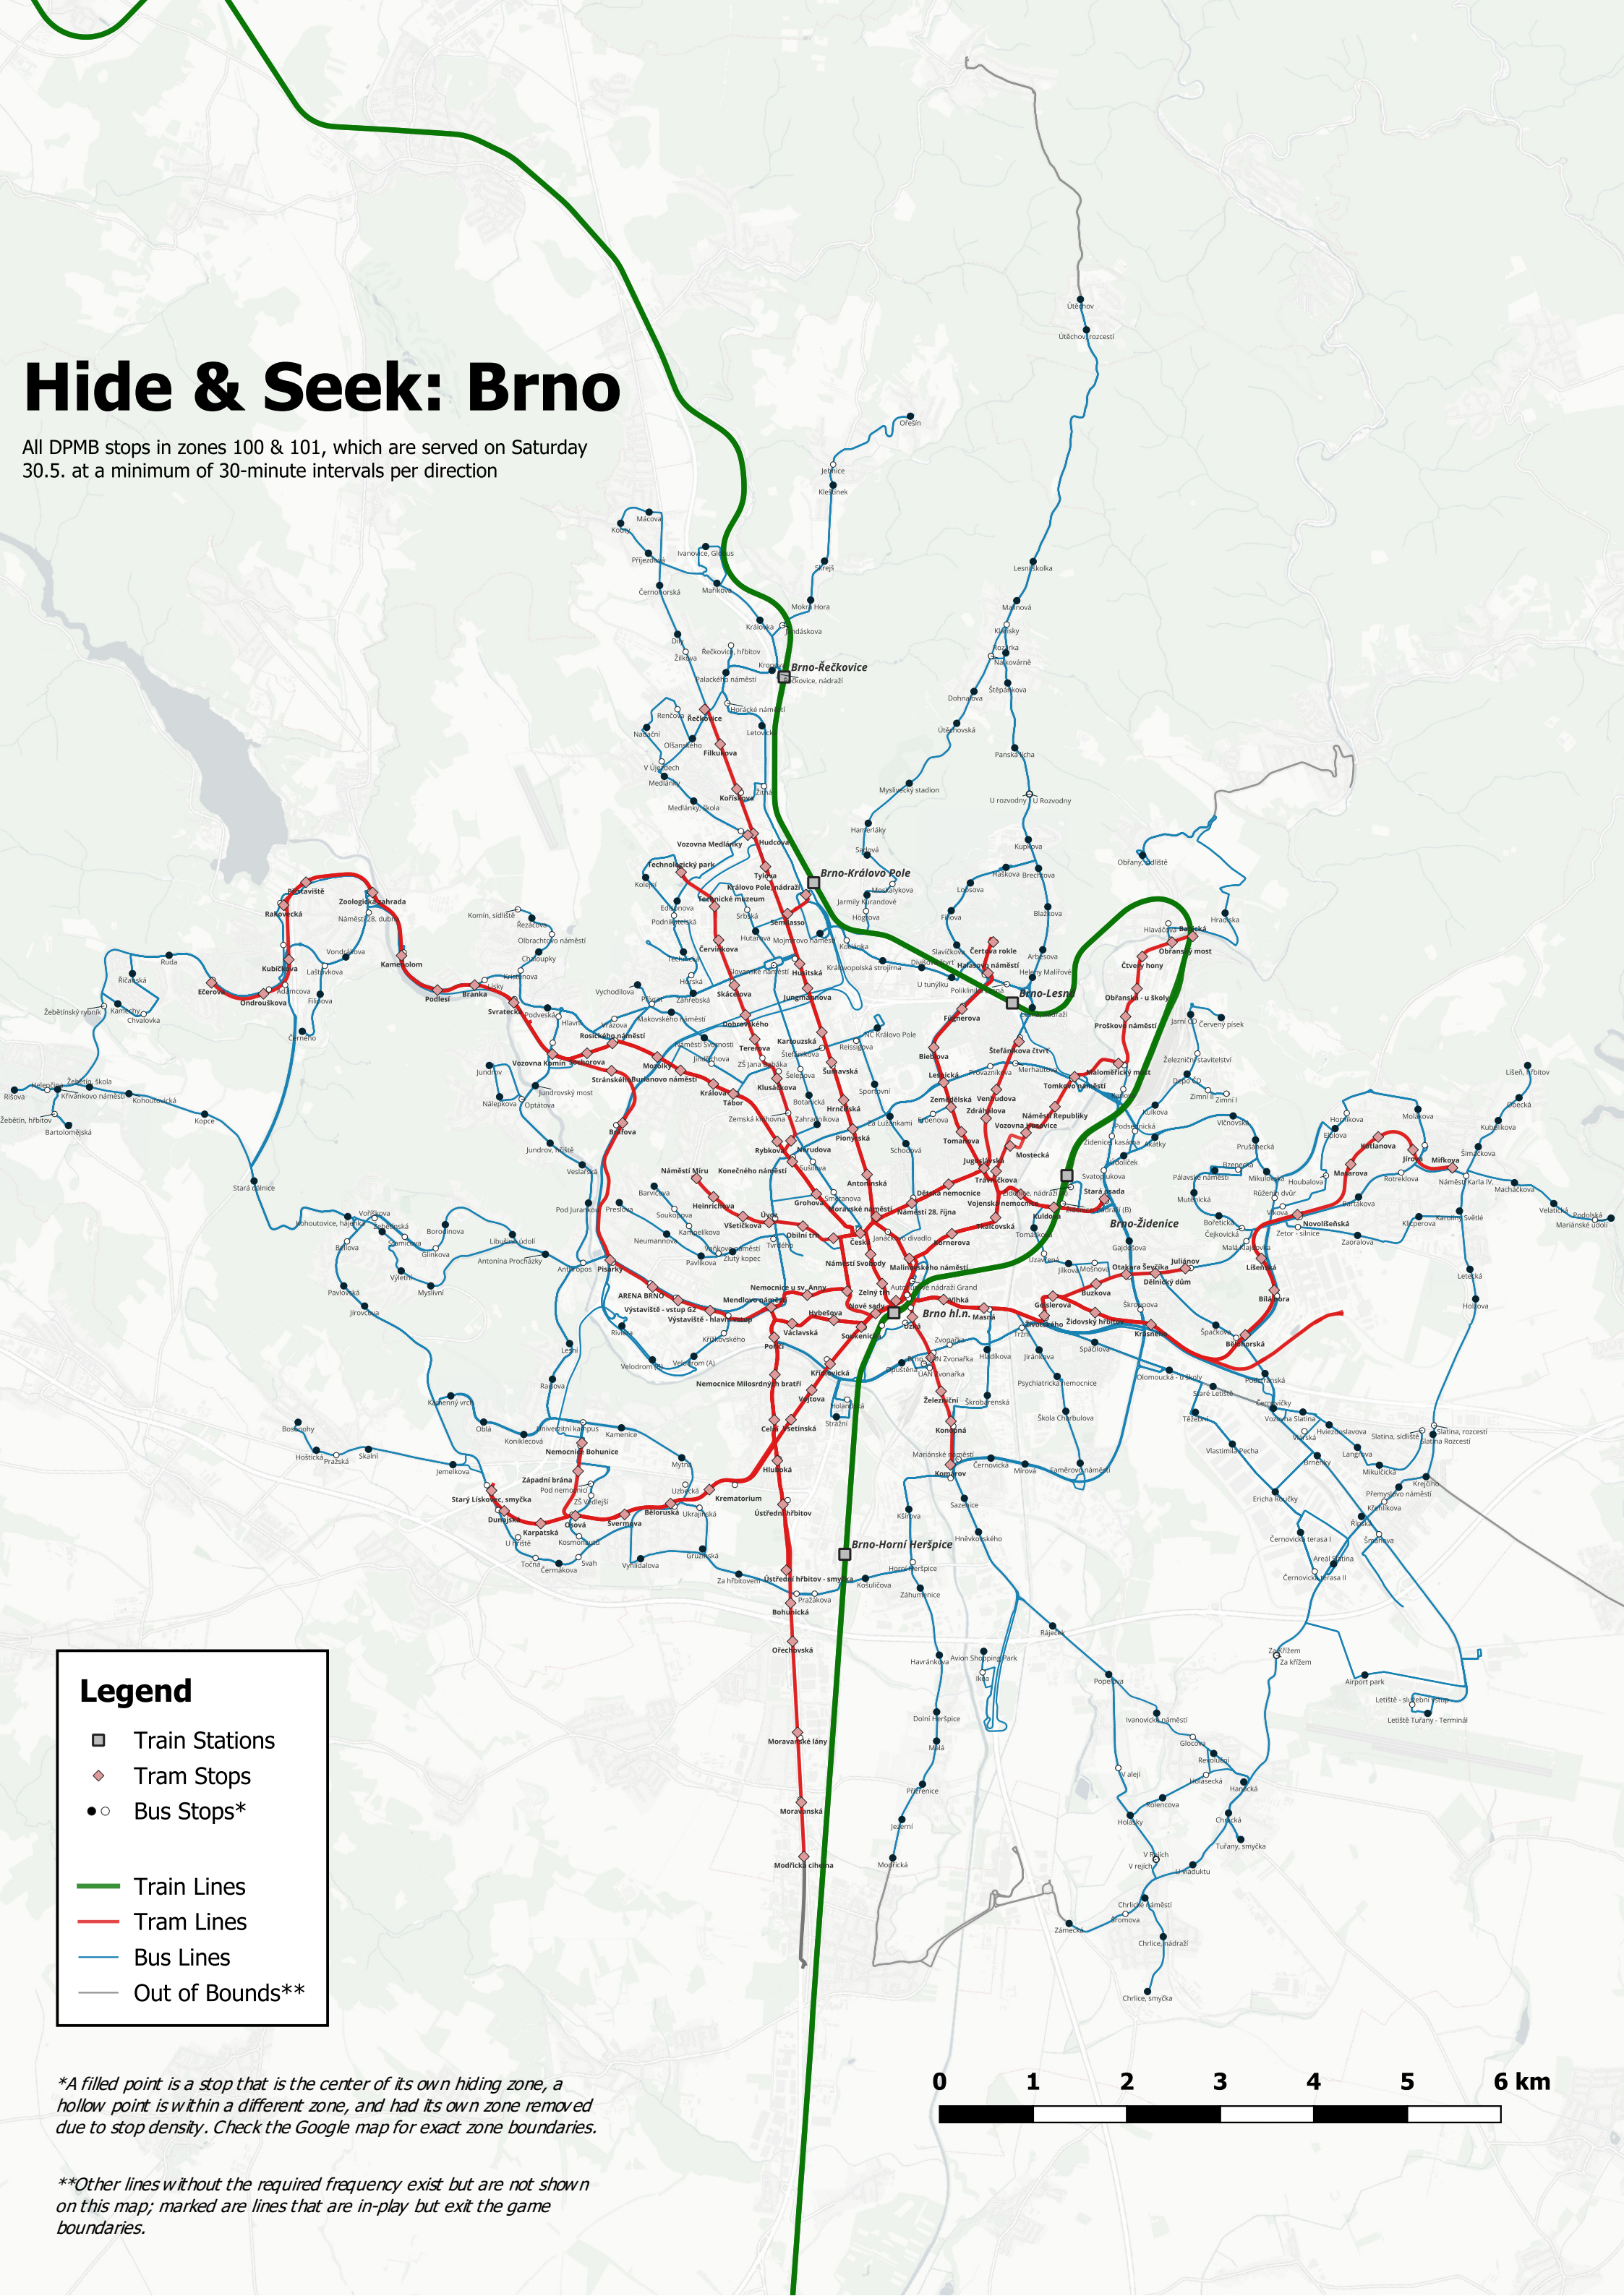

Hide & Seek: Brno

All DPMB stops in zones 100 & 101, which are served on Saturday 30.5. at a minimum of 30-minute intervals per direction

Legend

- Train Stations
- ◇ Tram Stops
- Bus Stops*

- Train Lines
- Tram Lines
- Bus Lines
- Out of Bounds**

*A filled point is a stop that is the center of its own hiding zone, a hollow point is within a different zone, and had its own zone removed due to stop density. Check the Google map for exact zone boundaries.

**Other lines without the required frequency exist but are not shown on this map; marked are lines that are in-play but exit the game boundaries.